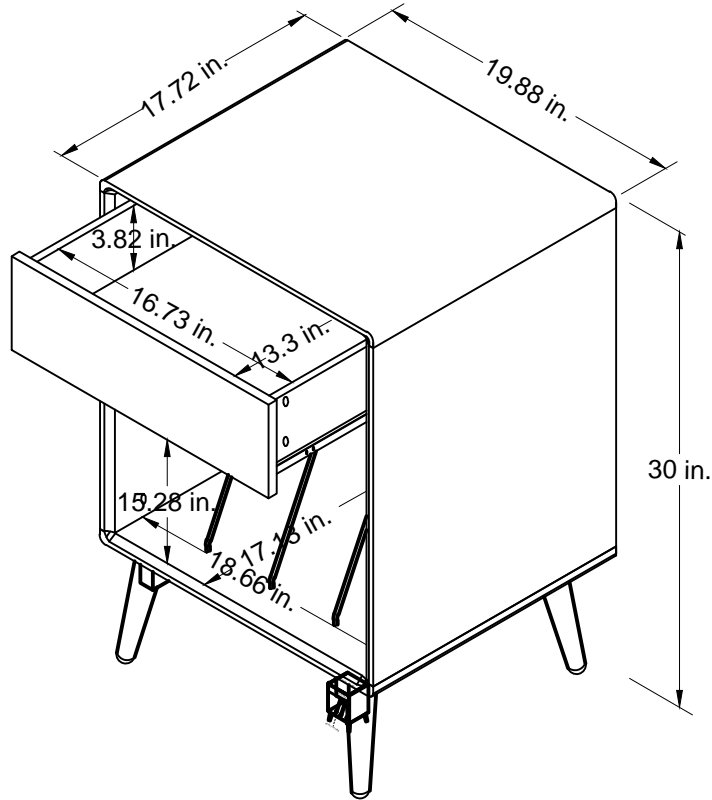

Listening Station

Model Number: 4660801COM

Finish: Walnut

**NOV
OGR
ATZ**

OVERALL PRODUCT SIZE(in inches)

Wall Shelf:19.88"(W)*17.72"(D)*30"(H)

MAXIMUM WEIGHT CAPACITIES